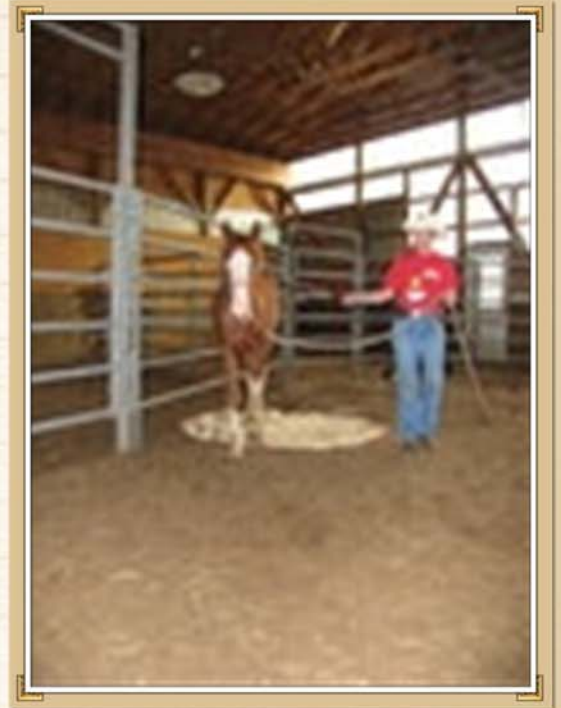

Pinto Filly Tag # 6123

Born at the Palomino Valley
Holding Facility in Reno,
Nevada

Yearling Filly

Approximately 13.2 Hands
Tall and Growing

Markings: Blaze, 4 Stockings,
Belly Spot and Freeze Brand